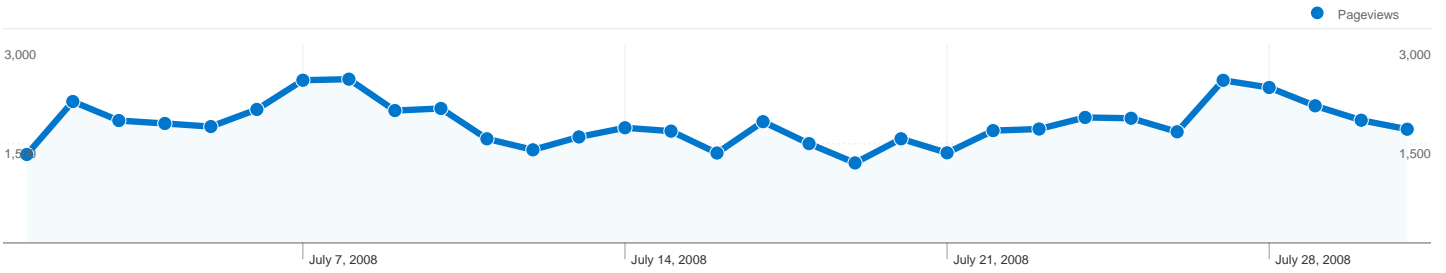

Pages on this site were viewed a total of 56,099 times

56,099 Pageviews

35,872 Unique Views

54.60% Bounce Rate

Top Content

Pages	Pageviews	% Pageviews
/	12,560	22.39%
/DVD/index.html	4,643	8.28%
/index.html	2,369	4.22%
/info/top100.html	2,321	4.14%
/people/actresses/index.html	2,066	3.68%