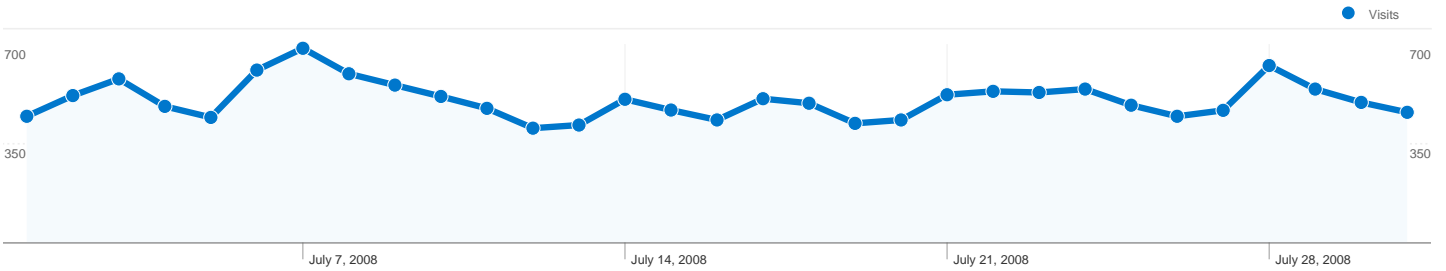

Site Usage

15,662 Visits

54.60% Bounce Rate

56,099 Pageviews

00:03:00 Avg. Time on Site

3.58 Pages/Visit

57.64% % New Visits

Visitors Overview

10,125 people visited this site

 **15,662** Visits

 **10,125** Absolute Unique Visitors

 **56,099** Pageviews

 **3.58** Average Pageviews

 **00:03:00** Time on Site

 **54.60%** Bounce Rate

 **57.64%** New Visits

All traffic sources sent a total of 15,662 visits

-  **41.32%** Direct Traffic
-  **21.54%** Referring Sites
-  **37.13%** Search Engines

- **Direct Traffic**
6,472.00 (41.32%)
- **Search Engines**
5,816.00 (37.13%)
- **Referring Sites**
3,374.00 (21.54%)

15,662 visits came from 107 countries/territories

Site Usage						
Visits	Pages/Visit	Avg. Time on Site		% New Visits	Bounce Rate	
15,662 % of Site Total: 100.00%	3.58 Site Avg: 3.58 (0.00%)	00:03:00 Site Avg: 00:03:00 (0.00%)		57.69% Site Avg: 57.64% (0.08%)	54.60% Site Avg: 54.60% (0.00%)	
Country/Territory	Visits	Pages/Visit	Avg. Time on Site	% New Visits	Bounce Rate	
United States	9,164	3.72	00:02:53	58.70%	53.68%	
United Kingdom	1,392	2.97	00:03:05	49.43%	59.12%	
Canada	772	3.97	00:02:52	58.68%	48.58%	
Australia	515	2.82	00:02:31	36.89%	64.47%	
Germany	369	4.02	00:03:55	68.29%	49.32%	
Spain	363	4.66	00:05:49	47.66%	41.60%	
France	326	3.63	00:03:53	54.91%	56.13%	
Italy	323	3.67	00:02:15	54.18%	56.66%	
Brazil	286	2.66	00:02:22	75.52%	59.44%	
Japan	259	4.20	00:03:02	32.82%	59.46%	