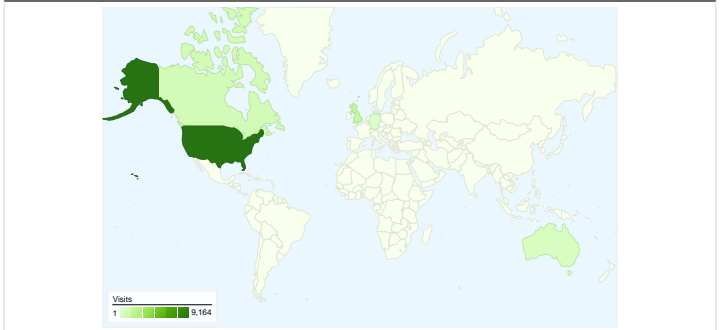

Site Usage

15,662 Visits

54.60% Bounce Rate

56,099 Pageviews

00:03:00 Avg. Time on Site

3.58 Pages/Visit

57.64% % New Visits

Visitors Overview

Map Overlay world

Traffic Sources Overview

Content Overview

Pages	Pageviews	% Pageviews
/	12,560	22.39%
/DVD/index.html	4,643	8.28%
/index.html	2,369	4.22%
/info/top100.html	2,321	4.14%
/people/actresses/index.html	2,066	3.68%

All traffic sources sent a total of 15,662 visits

-  **41.32%** Direct Traffic
-  **21.54%** Referring Sites
-  **37.13%** Search Engines

- **Direct Traffic**
6,472.00 (41.32%)
- **Search Engines**
5,816.00 (37.13%)
- **Referring Sites**
3,374.00 (21.54%)

15,662 visits came from 107 countries/territories

Site Usage						
Visits	Pages/Visit	Avg. Time on Site		% New Visits	Bounce Rate	
15,662 % of Site Total: 100.00%	3.58 Site Avg: 3.58 (0.00%)	00:03:00 Site Avg: 00:03:00 (0.00%)		57.69% Site Avg: 57.64% (0.08%)	54.60% Site Avg: 54.60% (0.00%)	
Country/Territory	Visits	Pages/Visit	Avg. Time on Site	% New Visits	Bounce Rate	
United States	9,164	3.72	00:02:53	58.70%	53.68%	
United Kingdom	1,392	2.97	00:03:05	49.43%	59.12%	
Canada	772	3.97	00:02:52	58.68%	48.58%	
Australia	515	2.82	00:02:31	36.89%	64.47%	
Germany	369	4.02	00:03:55	68.29%	49.32%	
Spain	363	4.66	00:05:49	47.66%	41.60%	
France	326	3.63	00:03:53	54.91%	56.13%	
Italy	323	3.67	00:02:15	54.18%	56.66%	
Brazil	286	2.66	00:02:22	75.52%	59.44%	
Japan	259	4.20	00:03:02	32.82%	59.46%	