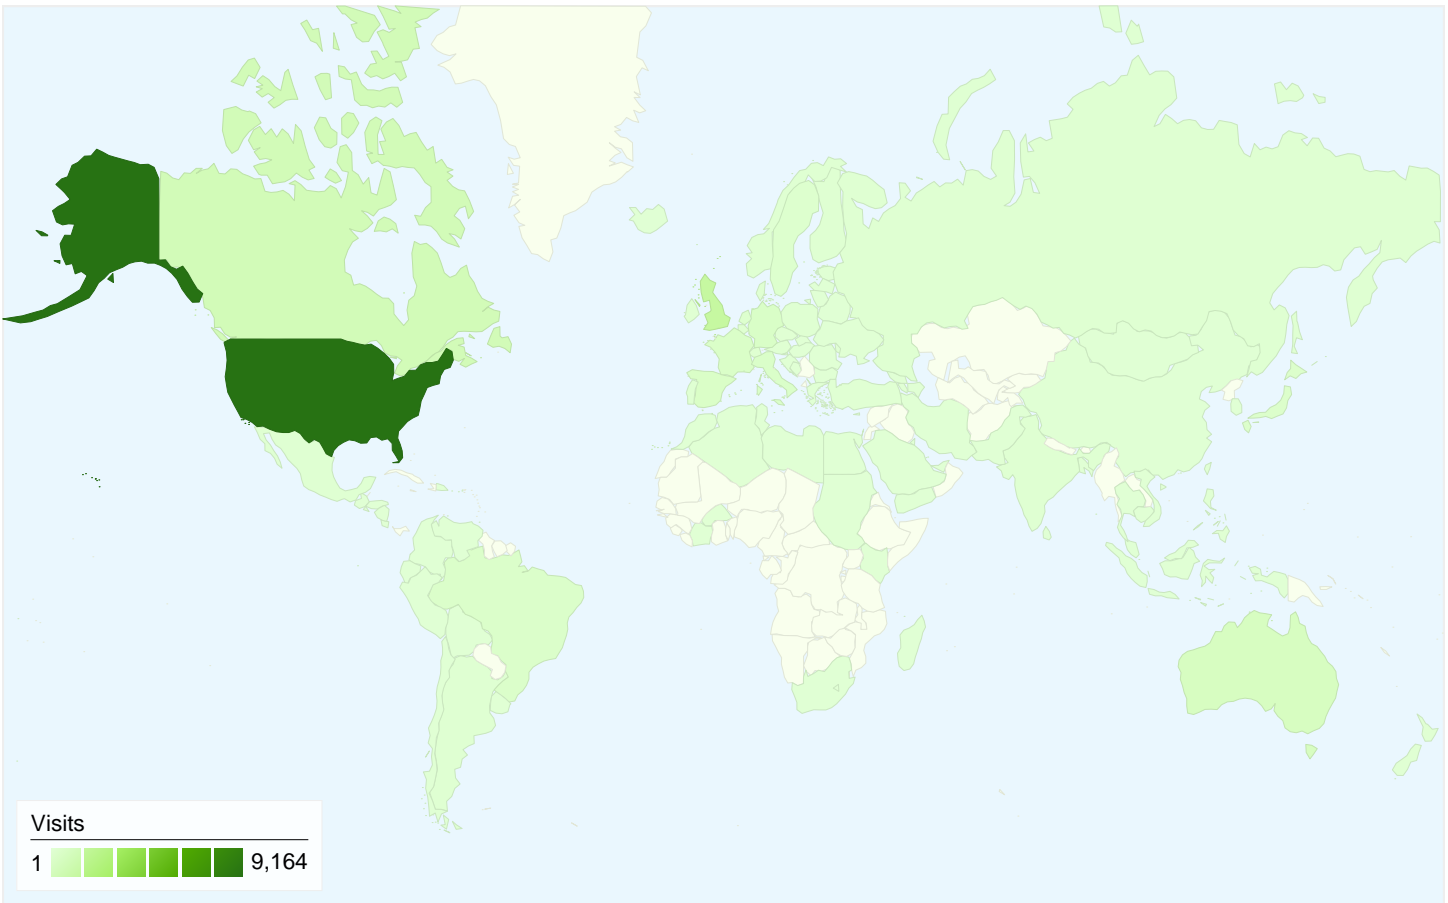

10,125 people visited this site

 **15,662** Visits

 **10,125** Absolute Unique Visitors

 **56,099** Pageviews

 **3.58** Average Pageviews

 **00:03:00** Time on Site

 **54.60%** Bounce Rate

 **57.64%** New Visits

All traffic sources sent a total of 15,662 visits

-  **41.32%** Direct Traffic
-  **21.54%** Referring Sites
-  **37.13%** Search Engines

- **Direct Traffic**
6,472.00 (41.32%)
- **Search Engines**
5,816.00 (37.13%)
- **Referring Sites**
3,374.00 (21.54%)

Top Traffic Sources

Sources	Visits	% visits	Keywords	Visits	% visits
(direct) ((none))	6,472	41.32%	silent era	557	9.58%
google (organic)	4,451	28.42%	silent films	417	7.17%
yahoo (organic)	886	5.66%	silent film	276	4.75%
en.wikipedia.org (referral)	662	4.23%	silent movies	202	3.47%
images.google.com (referral)	562	3.59%	silent era actress	143	2.46%

15,662 visits came from 107 countries/territories

Site Usage						
Visits	Pages/Visit	Avg. Time on Site		% New Visits	Bounce Rate	
15,662 % of Site Total: 100.00%	3.58 Site Avg: 3.58 (0.00%)	00:03:00 Site Avg: 00:03:00 (0.00%)		57.69% Site Avg: 57.64% (0.08%)	54.60% Site Avg: 54.60% (0.00%)	
Country/Territory	Visits	Pages/Visit	Avg. Time on Site	% New Visits	Bounce Rate	
United States	9,164	3.72	00:02:53	58.70%	53.68%	
United Kingdom	1,392	2.97	00:03:05	49.43%	59.12%	
Canada	772	3.97	00:02:52	58.68%	48.58%	
Australia	515	2.82	00:02:31	36.89%	64.47%	
Germany	369	4.02	00:03:55	68.29%	49.32%	
Spain	363	4.66	00:05:49	47.66%	41.60%	
France	326	3.63	00:03:53	54.91%	56.13%	
Italy	323	3.67	00:02:15	54.18%	56.66%	
Brazil	286	2.66	00:02:22	75.52%	59.44%	
Japan	259	4.20	00:03:02	32.82%	59.46%	