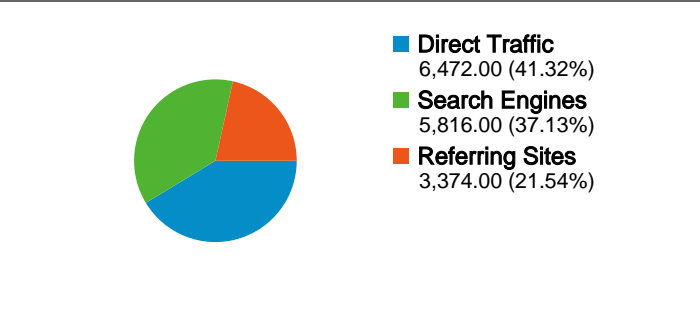

Traffic Sources Overview

Content Overview

Pages	Pageviews	% Pageviews
/	12,560	22.39%
/DVD/index.html	4,643	8.28%
/index.html	2,369	4.22%
/info/top100.html	2,321	4.14%
/people/actresses/index.html	2,066	3.68%