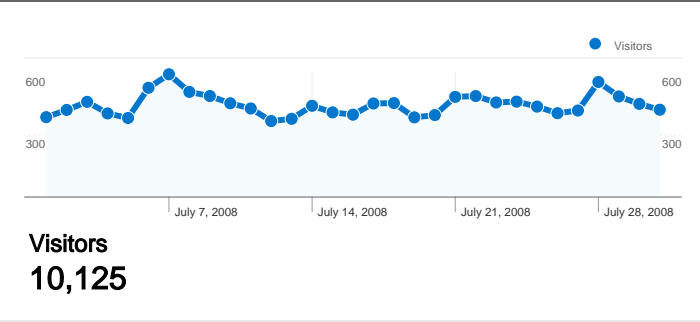

Site Usage

15,662 Visits

54.60% Bounce Rate

56,099 Pageviews

00:03:00 Avg. Time on Site

3.58 Pages/Visit

57.64% % New Visits

Visitors Overview

10,125 people visited this site

 **15,662** Visits

 **10,125** Absolute Unique Visitors

 **56,099** Pageviews

 **3.58** Average Pageviews

 **00:03:00** Time on Site

 **54.60%** Bounce Rate

 **57.64%** New Visits

15,662 visits came from 107 countries/territories

Site Usage						
Visits	Pages/Visit	Avg. Time on Site		% New Visits	Bounce Rate	
15,662 % of Site Total: 100.00%	3.58 Site Avg: 3.58 (0.00%)	00:03:00 Site Avg: 00:03:00 (0.00%)		57.69% Site Avg: 57.64% (0.08%)	54.60% Site Avg: 54.60% (0.00%)	
Country/Territory	Visits	Pages/Visit	Avg. Time on Site	% New Visits	Bounce Rate	
United States	9,164	3.72	00:02:53	58.70%	53.68%	
United Kingdom	1,392	2.97	00:03:05	49.43%	59.12%	
Canada	772	3.97	00:02:52	58.68%	48.58%	
Australia	515	2.82	00:02:31	36.89%	64.47%	
Germany	369	4.02	00:03:55	68.29%	49.32%	
Spain	363	4.66	00:05:49	47.66%	41.60%	
France	326	3.63	00:03:53	54.91%	56.13%	
Italy	323	3.67	00:02:15	54.18%	56.66%	
Brazil	286	2.66	00:02:22	75.52%	59.44%	
Japan	259	4.20	00:03:02	32.82%	59.46%	

Pages on this site were viewed a total of 56,099 times

56,099 Pageviews

35,872 Unique Views

54.60% Bounce Rate

Top Content

Pages	Pageviews	% Pageviews
/	12,560	22.39%
/DVD/index.html	4,643	8.28%
/index.html	2,369	4.22%
/info/top100.html	2,321	4.14%
/people/actresses/index.html	2,066	3.68%