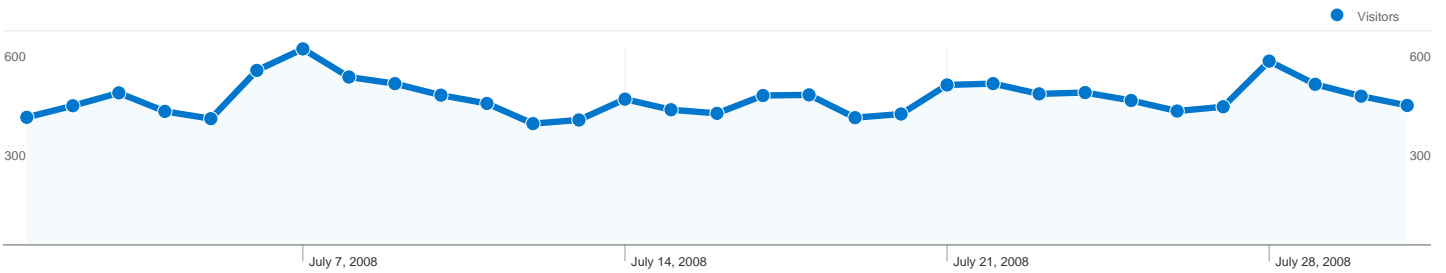

Site Usage

15,662 Visits

54.60% Bounce Rate

56,099 Pageviews

00:03:00 Avg. Time on Site

3.58 Pages/Visit

57.64% % New Visits

Visitors Overview

10,125 people visited this site

 **15,662** Visits

 **10,125** Absolute Unique Visitors

 **56,099** Pageviews

 **3.58** Average Pageviews

 **00:03:00** Time on Site

 **54.60%** Bounce Rate

 **57.64%** New Visits

All traffic sources sent a total of 15,662 visits

-  **41.32%** Direct Traffic
-  **21.54%** Referring Sites
-  **37.13%** Search Engines

- **Direct Traffic**
6,472.00 (41.32%)
- **Search Engines**
5,816.00 (37.13%)
- **Referring Sites**
3,374.00 (21.54%)

15,662 visits came from 107 countries/territories

Site Usage						
Visits	Pages/Visit	Avg. Time on Site		% New Visits	Bounce Rate	
15,662 % of Site Total: 100.00%	3.58 Site Avg: 3.58 (0.00%)	00:03:00 Site Avg: 00:03:00 (0.00%)		57.69% Site Avg: 57.64% (0.08%)	54.60% Site Avg: 54.60% (0.00%)	
Country/Territory	Visits	Pages/Visit	Avg. Time on Site	% New Visits	Bounce Rate	
United States	9,164	3.72	00:02:53	58.70%	53.68%	
United Kingdom	1,392	2.97	00:03:05	49.43%	59.12%	
Canada	772	3.97	00:02:52	58.68%	48.58%	
Australia	515	2.82	00:02:31	36.89%	64.47%	
Germany	369	4.02	00:03:55	68.29%	49.32%	
Spain	363	4.66	00:05:49	47.66%	41.60%	
France	326	3.63	00:03:53	54.91%	56.13%	
Italy	323	3.67	00:02:15	54.18%	56.66%	
Brazil	286	2.66	00:02:22	75.52%	59.44%	
Japan	259	4.20	00:03:02	32.82%	59.46%	