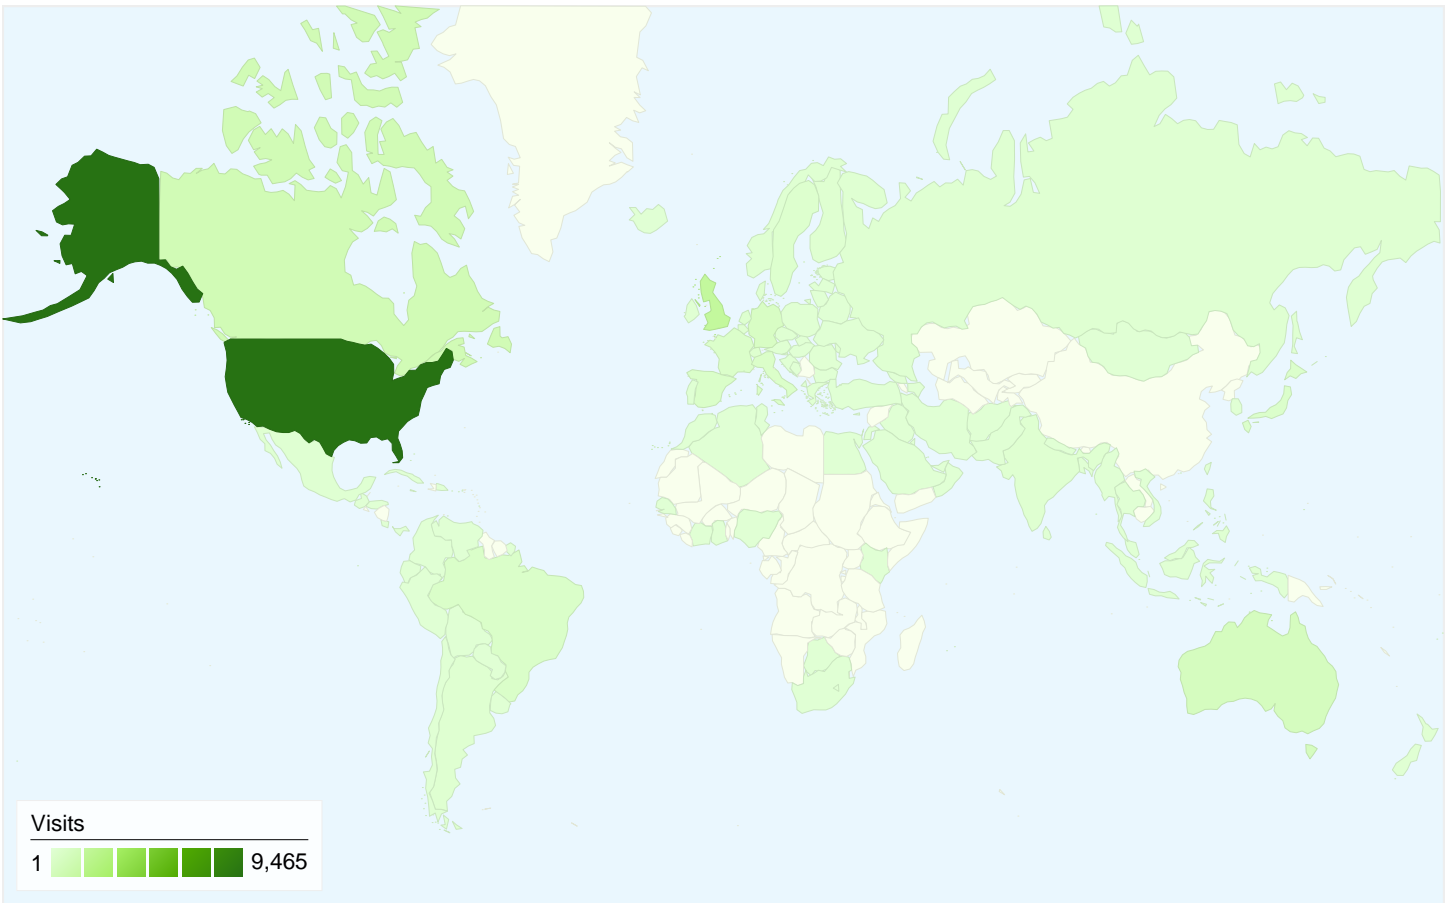

16,672 visits came from 112 countries/territories

Site Usage						
Visits	Pages/Visit	Avg. Time on Site	% New Visits	Bounce Rate		
16,672 % of Site Total: 100.00%	3.79 Site Avg: 3.79 (0.00%)	00:02:43 Site Avg: 00:02:43 (0.00%)	59.16% Site Avg: 59.06% (0.16%)	53.42% Site Avg: 53.42% (0.00%)		
Country/Territory	Visits	Pages/Visit	Avg. Time on Site	% New Visits	Bounce Rate	
United States	9,465	4.00	00:02:38	60.59%	52.25%	
United Kingdom	1,556	3.49	00:02:49	53.60%	54.82%	
Canada	855	4.38	00:02:26	61.05%	46.78%	
Australia	603	2.65	00:01:40	29.85%	73.63%	
Germany	450	4.07	00:04:53	57.56%	48.89%	
Brazil	334	3.23	00:02:08	73.65%	54.19%	
Spain	326	3.98	00:02:49	60.12%	46.32%	
Italy	311	4.23	00:02:42	58.52%	59.16%	
France	297	2.86	00:01:40	64.98%	58.92%	
Japan	272	3.60	00:02:48	29.41%	52.21%