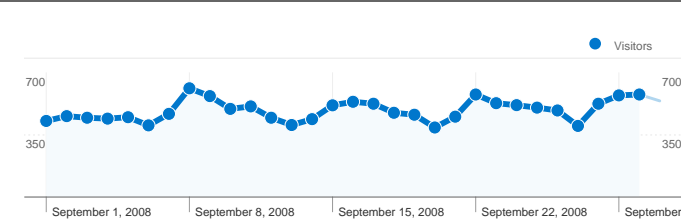

**Site Usage**

16,672 Visits

53.42% Bounce Rate

63,202 Pageviews

00:02:43 Avg. Time on Site

3.79 Pages/Visit

59.06% % New Visits

**Visitors Overview**

## 10,991 people visited this site

16,672 Visits

10,991 Absolute Unique Visitors

63,202 Pageviews

3.79 Average Pageviews

00:02:43 Time on Site

53.42% Bounce Rate

59.06% New Visits

**All traffic sources sent a total of 16,672 visits**

-  **36.94%** Direct Traffic
-  **21.40%** Referring Sites
-  **41.67%** Search Engines

- **Search Engines**  
6,947.00 (41.67%)
- **Direct Traffic**  
6,158.00 (36.94%)
- **Referring Sites**  
3,567.00 (21.40%)

**Pages on this site were viewed a total of 63,202 times**

 **63,202** Pageviews

 **43,128** Unique Views

 **53.42%** Bounce Rate