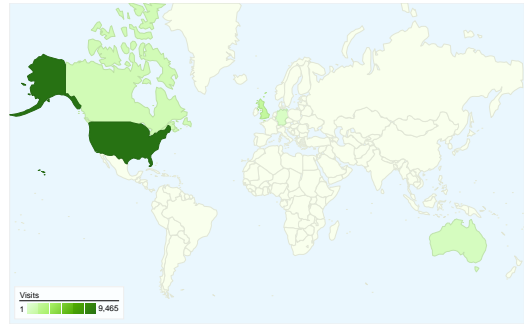

**Site Usage**

16,672 Visits

53.42% Bounce Rate

63,202 Pageviews

00:02:43 Avg. Time on Site

3.79 Pages/Visit

59.06% % New Visits

**Visitors Overview**

Visitors  
 10,991

**Map Overlay world**

**Traffic Sources Overview**

- Search Engines  
6,947.00 (41.67%)
- Direct Traffic  
6,158.00 (36.94%)
- Referring Sites  
3,567.00 (21.40%)

**Content Overview**

Pages	Pageviews	% Pageviews
/	13,333	21.10%
/DVD/index.html	4,730	7.48%
/info/top100.html	2,796	4.42%
/index.html	2,106	3.33%
/PSFL/index.html	1,934	3.06%

**All traffic sources sent a total of 16,672 visits**

-  **36.94%** Direct Traffic
-  **21.40%** Referring Sites
-  **41.67%** Search Engines

- **Search Engines**  
6,947.00 (41.67%)
- **Direct Traffic**  
6,158.00 (36.94%)
- **Referring Sites**  
3,567.00 (21.40%)

## Top Traffic Sources

Sources	Visits	% visits
(direct) ((none))	6,158	36.94%
google (organic)	5,213	31.27%
yahoo (organic)	1,133	6.80%
en.wikipedia.org (referral)	745	4.47%
stumbleupon.com (referral)	492	2.95%