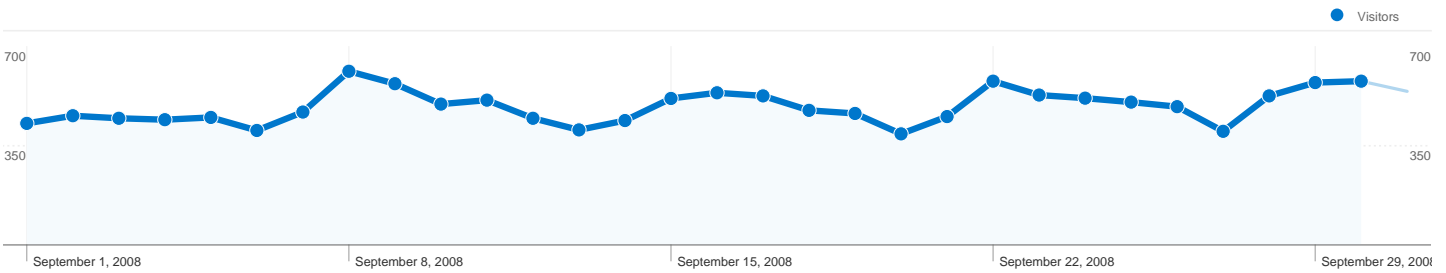

**Site Usage**

16,672 Visits

53.42% Bounce Rate

63,202 Pageviews

00:02:43 Avg. Time on Site

3.79 Pages/Visit

59.06% % New Visits

**Visitors Overview**

## 10,991 people visited this site

16,672 Visits

10,991 Absolute Unique Visitors

63,202 Pageviews

3.79 Average Pageviews

00:02:43 Time on Site

53.42% Bounce Rate

59.06% New Visits

**All traffic sources sent a total of 16,672 visits**

-  **36.94%** Direct Traffic
-  **21.40%** Referring Sites
-  **41.67%** Search Engines

- **Search Engines**  
6,947.00 (41.67%)
- **Direct Traffic**  
6,158.00 (36.94%)
- **Referring Sites**  
3,567.00 (21.40%)

**Pages on this site were viewed a total of 63,202 times**

 **63,202** Pageviews

 **43,128** Unique Views

 **53.42%** Bounce Rate