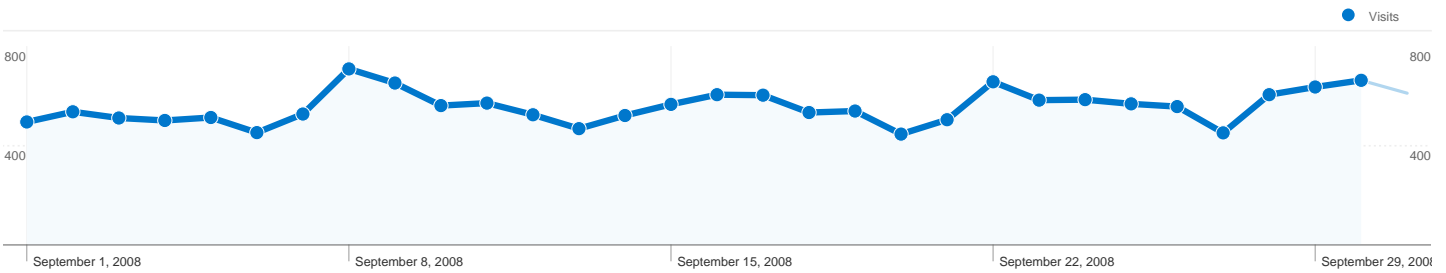

**Site Usage**

16,672 Visits

53.42% Bounce Rate

63,202 Pageviews

00:02:43 Avg. Time on Site

3.79 Pages/Visit

59.06% % New Visits

**Visitors Overview**

## 10,991 people visited this site

16,672 Visits

10,991 Absolute Unique Visitors

63,202 Pageviews

3.79 Average Pageviews

00:02:43 Time on Site

53.42% Bounce Rate

59.06% New Visits

**All traffic sources sent a total of 16,672 visits**

-  **36.94%** Direct Traffic
-  **21.40%** Referring Sites
-  **41.67%** Search Engines

- **Search Engines**  
6,947.00 (41.67%)
- **Direct Traffic**  
6,158.00 (36.94%)
- **Referring Sites**  
3,567.00 (21.40%)

**Pages on this site were viewed a total of 63,202 times**

 **63,202** Pageviews

 **43,128** Unique Views

 **53.42%** Bounce Rate