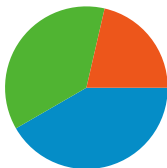

Traffic Sources Overview

- Search Engines
  6,947.00 (41.67%)
- Direct Traffic
  6,158.00 (36.94%)
- Referring Sites
  3,567.00 (21.40%)

Content Overview

Pages	Pageviews	% Pageviews
/	13,333	21.10%
/DVD/index.html	4,730	7.48%
/info/top100.html	2,796	4.42%
/index.html	2,106	3.33%
/PSFL/index.html	1,934	3.06%