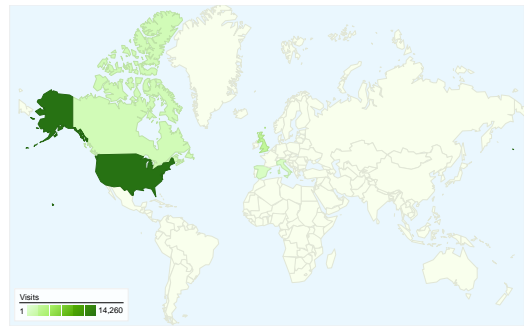

Map Overlay

Traffic Sources Overview

- **Search Engines**
  15,522.00 (59.86%)
- **Referring Sites**
  5,912.00 (22.80%)
- **Direct Traffic**
  4,496.00 (17.34%)

Content Overview

Pages	Pageviews	% Pageviews
/	9,963	11.15%
/info/top100.html	4,799	5.37%
/video/index.html	3,733	4.18%
/search.html	2,146	2.40%
/PSFL/index.html	1,974	2.21%