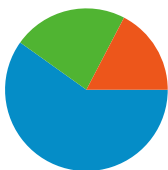

Traffic Sources Overview

- **Search Engines**
  15,522.00 (59.86%)
- **Referring Sites**
  5,912.00 (22.80%)
- **Direct Traffic**
  4,496.00 (17.34%)

Content Overview

Pages	Pageviews	% Pageviews
/	9,963	11.15%
/info/top100.html	4,799	5.37%
/video/index.html	3,733	4.18%
/search.html	2,146	2.40%
/PSFL/index.html	1,974	2.21%