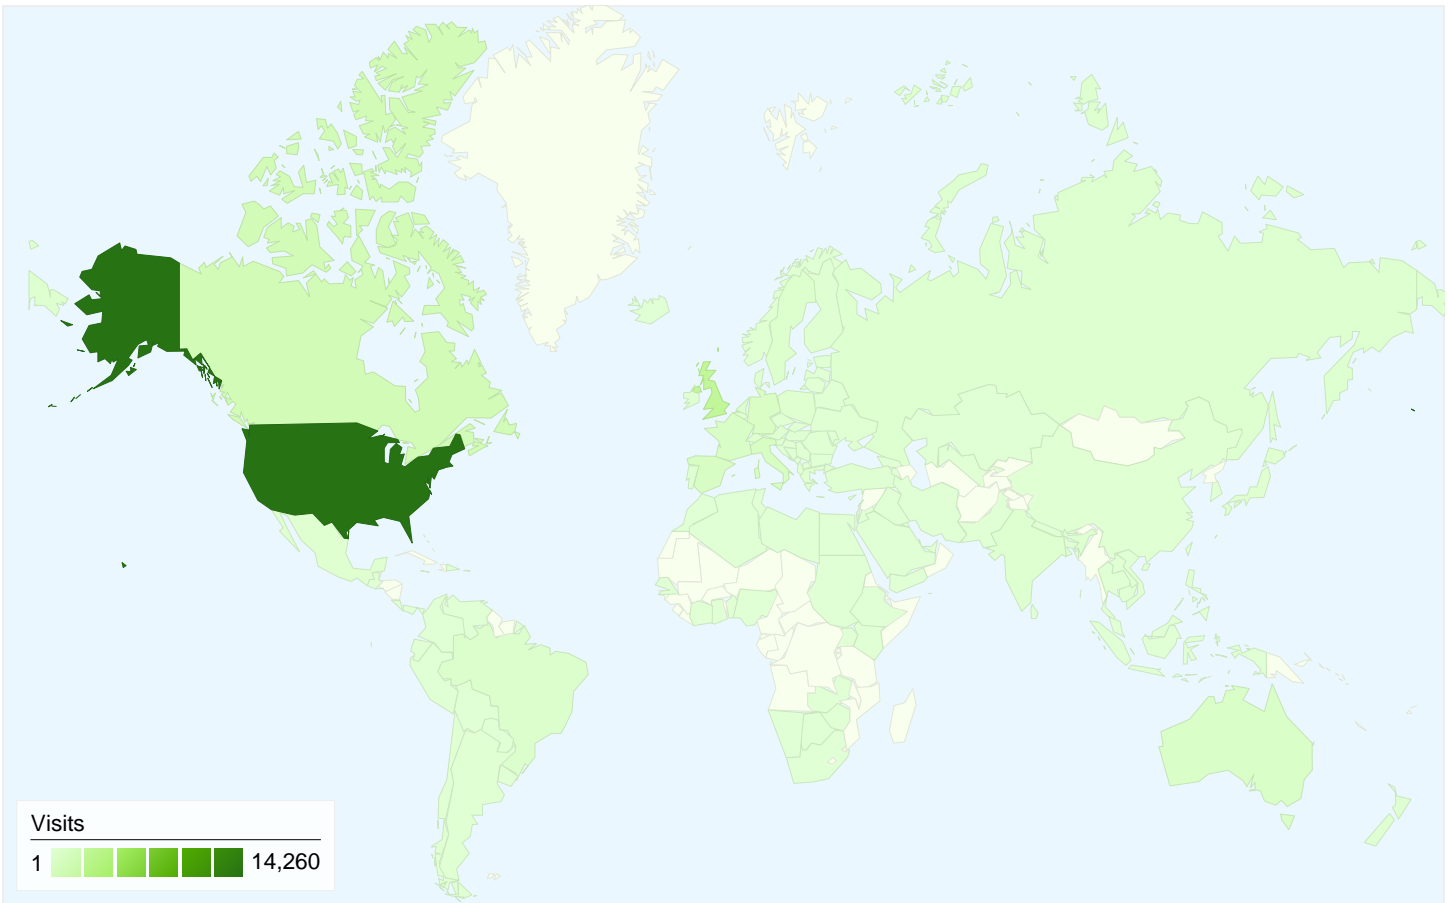

18,372 people visited this site

25,930 Visits

18,372 Absolute Unique Visitors

89,392 Pageviews

3.45 Average Pageviews

00:02:30 Time on Site

64.01% Bounce Rate

63.80% New Visits

All traffic sources sent a total of 25,930 visits

-  17.34% Direct Traffic
-  22.80% Referring Sites
-  59.86% Search Engines

-  **Search Engines**
15,522.00 (59.86%)
-  **Referring Sites**
5,912.00 (22.80%)
-  **Direct Traffic**
4,496.00 (17.34%)

Top Traffic Sources

Sources	Visits	% visits	Keywords	Visits	% visits
google (organic)	13,623	52.54%	silent era	499	3.21%
(direct) ((none))	4,496	17.34%	silent films	482	3.11%
en.wikipedia.org (referral)	2,440	9.41%	silent movies	360	2.32%
yahoo (organic)	851	3.28%	silent film	261	1.68%
bing (organic)	639	2.46%	best silent films	234	1.51%

25,930 visits came from 129 countries/territories

Site Usage

Country/Territory	Visits	Pages/Visit	Avg. Time on Site	% New Visits	Bounce Rate
Visits 25,930 % of Site Total: 100.00%	Pages/Visit 3.45 Site Avg: 3.45 (0.00%)	Avg. Time on Site 00:02:30 Site Avg: 00:02:30 (0.00%)	% New Visits 63.86% Site Avg: 63.80% (0.10%)	Bounce Rate 64.01% Site Avg: 64.01% (0.00%)	
United States	14,260	3.67	00:02:28	63.93%	63.16%
United Kingdom	2,521	3.59	00:02:42	60.13%	62.83%
Canada	1,251	3.67	00:02:28	70.90%	61.15%
Italy	749	3.42	00:03:45	49.80%	62.48%
Spain	699	3.60	00:03:20	51.22%	70.67%
Germany	638	3.39	00:01:53	65.99%	62.85%
France	631	2.45	00:02:06	67.19%	65.61%
Australia	567	3.46	00:02:02	52.91%	61.55%
Brazil	328	2.51	00:01:41	69.82%	67.99%