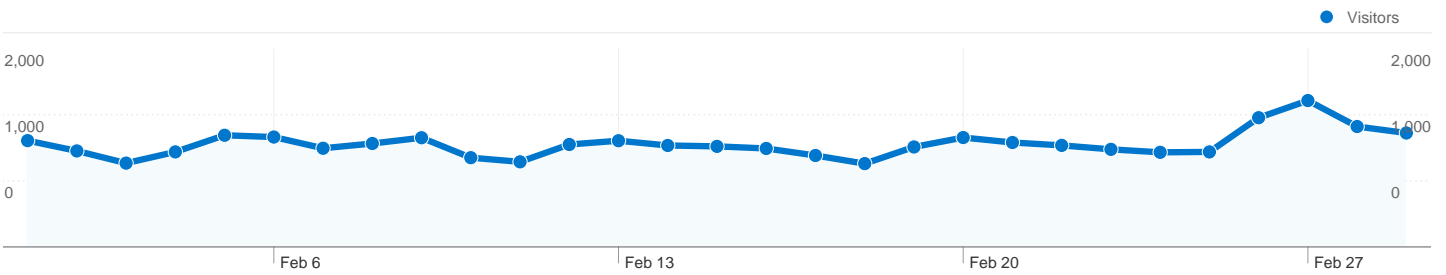

Site Usage

35,030 Visits

65.83% Bounce Rate

94,709 Pageviews

00:01:46 Avg. Time on Site

2.70 Pages/Visit

65.66% % New Visits

Visitors Overview

23,271 people visited this site

35,030 Visits

23,271 Absolute Unique Visitors

94,709 Pageviews

2.70 Average Pageviews

00:01:46 Time on Site

65.83% Bounce Rate

65.66% New Visits

35,030 visits came from 131 countries/territories

Site Usage						
Visits	Pages/Visit	Avg. Time on Site	% New Visits	Bounce Rate		
35,030 % of Site Total: 100.00%	2.70 Site Avg: 2.70 (0.00%)	00:01:46 Site Avg: 00:01:46 (0.00%)	65.36% Site Avg: 65.66% (-0.46%)	65.83% Site Avg: 65.83% (0.00%)		
Country/Territory	Visits	Pages/Visit	Avg. Time on Site	% New Visits	Bounce Rate	
United States	18,941	2.81	00:01:52	66.06%	65.62%	
United Kingdom	3,370	2.70	00:01:47	64.21%	64.96%	
Canada	1,825	3.20	00:01:43	62.79%	59.89%	
Italy	947	2.10	00:02:07	50.69%	64.94%	
Australia	881	2.97	00:01:44	66.63%	63.68%	
Germany	846	2.54	00:01:44	63.83%	64.07%	
France	765	3.69	00:01:50	56.99%	59.35%	
Spain	740	2.55	00:01:39	61.22%	61.76%	
Brazil	459	2.94	00:02:20	57.52%	68.85%	