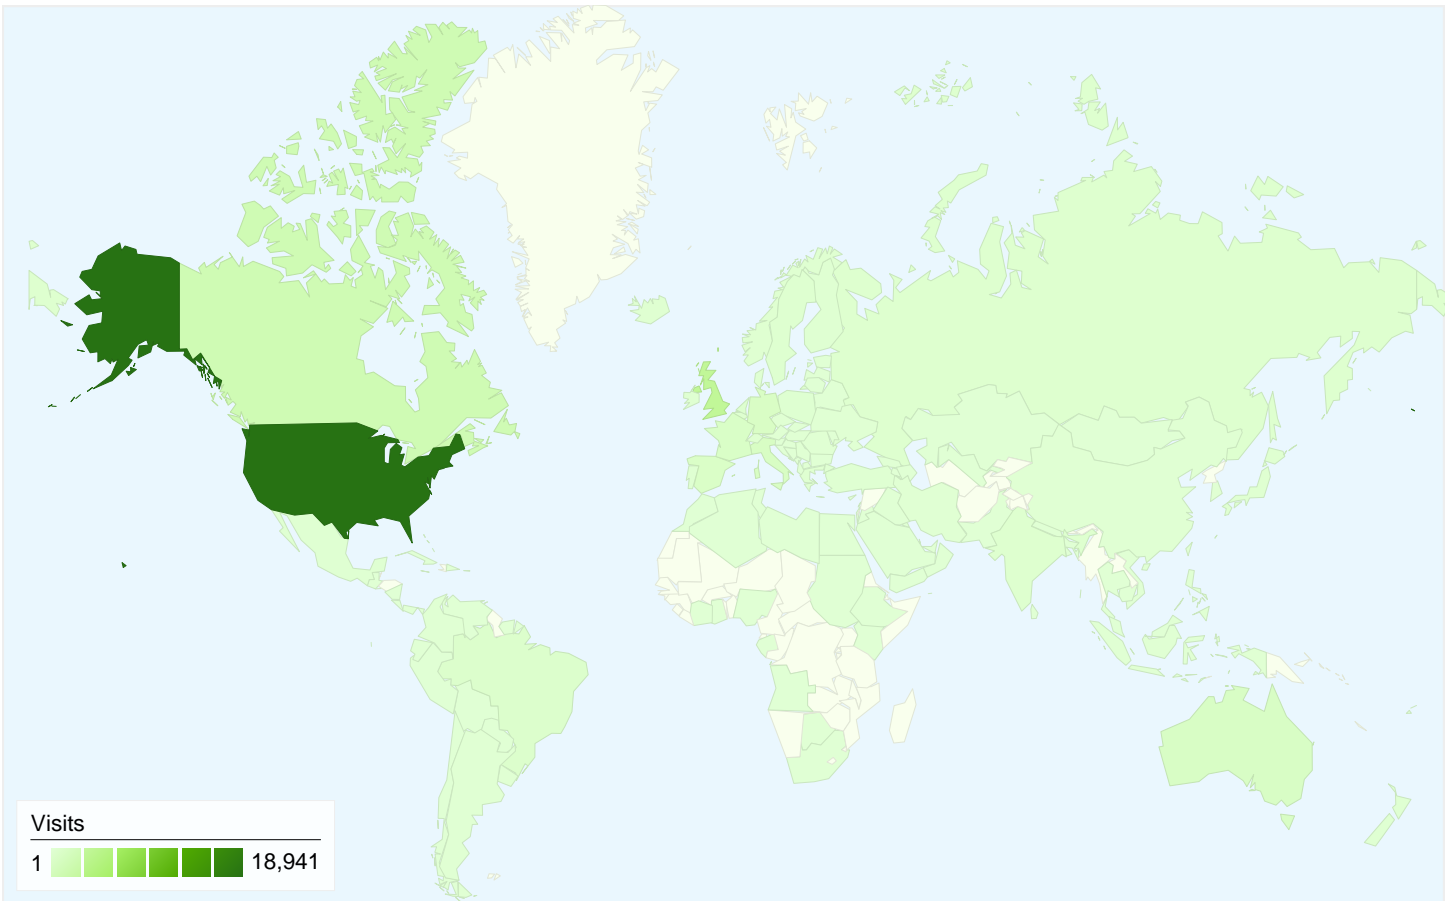

Visitors
23,271

Map Overlay

Traffic Sources Overview

- **Search Engines**
24,114.00 (68.84%)
- **Referring Sites**
6,291.00 (17.96%)
- **Direct Traffic**
4,625.00 (13.20%)

Content Overview

Pages	Pageviews	% Pageviews
/	11,034	11.65%
/info/top100.html	8,767	9.26%
/video/index.html	3,090	3.26%
/index.html	2,063	2.18%
/PSFL/index.html	2,027	2.14%

23,271 people visited this site

35,030 Visits

23,271 Absolute Unique Visitors

94,709 Pageviews

2.70 Average Pageviews

00:01:46 Time on Site

65.83% Bounce Rate

65.66% New Visits

Technical Profile

Browser	Visits	% visits
Internet Explorer	10,331	29.49%
Firefox	10,216	29.16%
Safari	6,701	19.13%
Chrome	6,228	17.78%
Android Browser	488	1.39%

All traffic sources sent a total of 35,030 visits

35,030 visits came from 131 countries/territories

Site Usage						
Visits	Pages/Visit	Avg. Time on Site	% New Visits	Bounce Rate		
35,030 % of Site Total: 100.00%	2.70 Site Avg: 2.70 (0.00%)	00:01:46 Site Avg: 00:01:46 (0.00%)	65.36% Site Avg: 65.66% (-0.46%)	65.83% Site Avg: 65.83% (0.00%)		
Country/Territory	Visits	Pages/Visit	Avg. Time on Site	% New Visits	Bounce Rate	
United States	18,941	2.81	00:01:52	66.06%	65.62%	
United Kingdom	3,370	2.70	00:01:47	64.21%	64.96%	
Canada	1,825	3.20	00:01:43	62.79%	59.89%	
Italy	947	2.10	00:02:07	50.69%	64.94%	
Australia	881	2.97	00:01:44	66.63%	63.68%	
Germany	846	2.54	00:01:44	63.83%	64.07%	
France	765	3.69	00:01:50	56.99%	59.35%	
Spain	740	2.55	00:01:39	61.22%	61.76%	
Brazil	459	2.94	00:02:20	57.52%	68.85%	