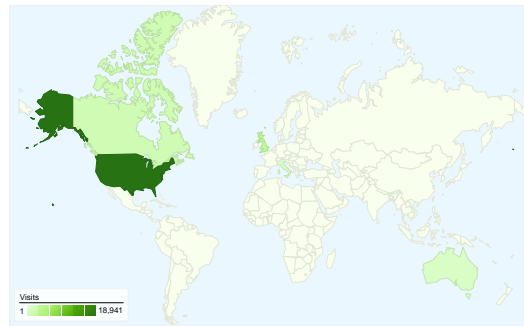

Site Usage

35,030 Visits

65.83% Bounce Rate

94,709 Pageviews

00:01:46 Avg. Time on Site

2.70 Pages/Visit

65.66% % New Visits

Visitors Overview

Visitors
23,271

Map Overlay

Traffic Sources Overview

- **Search Engines**
24,114.00 (68.84%)
- **Referring Sites**
6,291.00 (17.96%)
- **Direct Traffic**
4,625.00 (13.20%)

Content Overview

Pages	Pageviews	% Pageviews
/	11,034	11.65%
/info/top100.html	8,767	9.26%
/video/index.html	3,090	3.26%
/index.html	2,063	2.18%
/PSFL/index.html	2,027	2.14%

23,271 people visited this site

35,030 Visits

23,271 Absolute Unique Visitors

94,709 Pageviews

2.70 Average Pageviews

00:01:46 Time on Site

65.83% Bounce Rate

65.66% New Visits

35,030 visits came from 131 countries/territories

Site Usage						
Visits	Pages/Visit	Avg. Time on Site	% New Visits	Bounce Rate		
35,030 % of Site Total: 100.00%	2.70 Site Avg: 2.70 (0.00%)	00:01:46 Site Avg: 00:01:46 (0.00%)	65.36% Site Avg: 65.66% (-0.46%)	65.83% Site Avg: 65.83% (0.00%)		
Country/Territory	Visits	Pages/Visit	Avg. Time on Site	% New Visits	Bounce Rate	
United States	18,941	2.81	00:01:52	66.06%	65.62%	
United Kingdom	3,370	2.70	00:01:47	64.21%	64.96%	
Canada	1,825	3.20	00:01:43	62.79%	59.89%	
Italy	947	2.10	00:02:07	50.69%	64.94%	
Australia	881	2.97	00:01:44	66.63%	63.68%	
Germany	846	2.54	00:01:44	63.83%	64.07%	
France	765	3.69	00:01:50	56.99%	59.35%	
Spain	740	2.55	00:01:39	61.22%	61.76%	
Brazil	459	2.94	00:02:20	57.52%	68.85%	