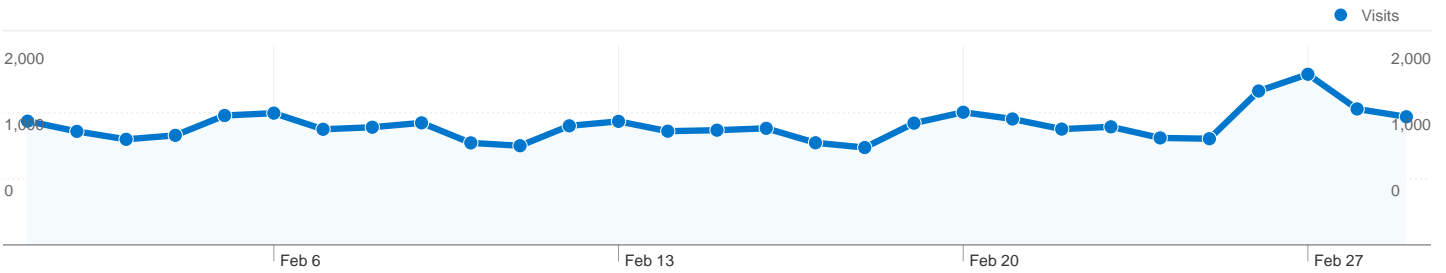

Site Usage

35,030 Visits

65.83% Bounce Rate

94,709 Pageviews

00:01:46 Avg. Time on Site

2.70 Pages/Visit

65.66% % New Visits

Visitors Overview

23,271 people visited this site

35,030 Visits

23,271 Absolute Unique Visitors

94,709 Pageviews

2.70 Average Pageviews

00:01:46 Time on Site

65.83% Bounce Rate

65.66% New Visits

Technical Profile

Browser	Visits	% visits
Internet Explorer	10,331	29.49%
Firefox	10,216	29.16%
Safari	6,701	19.13%
Chrome	6,228	17.78%
Android Browser	488	1.39%

All traffic sources sent a total of 35,030 visits

35,030 visits came from 131 countries/territories

Site Usage						
Visits	Pages/Visit	Avg. Time on Site	% New Visits	Bounce Rate		
35,030 % of Site Total: 100.00%	2.70 Site Avg: 2.70 (0.00%)	00:01:46 Site Avg: 00:01:46 (0.00%)	65.36% Site Avg: 65.66% (-0.46%)	65.83% Site Avg: 65.83% (0.00%)		
Country/Territory	Visits	Pages/Visit	Avg. Time on Site	% New Visits	Bounce Rate	
United States	18,941	2.81	00:01:52	66.06%	65.62%	
United Kingdom	3,370	2.70	00:01:47	64.21%	64.96%	
Canada	1,825	3.20	00:01:43	62.79%	59.89%	
Italy	947	2.10	00:02:07	50.69%	64.94%	
Australia	881	2.97	00:01:44	66.63%	63.68%	
Germany	846	2.54	00:01:44	63.83%	64.07%	
France	765	3.69	00:01:50	56.99%	59.35%	
Spain	740	2.55	00:01:39	61.22%	61.76%	
Brazil	459	2.94	00:02:20	57.52%	68.85%	